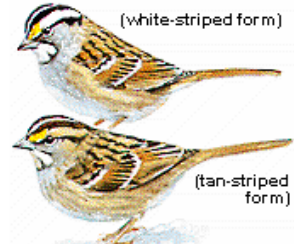

Blue Jay by Larry McQueen

female male

Red-bellied Woodpecker  
by Larry McQueen

Downy Woodpeckers  
by Larry McQueen

female

male

Red-winged Blackbirds  
by Larry McQueen

American Robin by Larry McQueen

Mourning Dove by Larry McQueen

male Yellow-rumped Warbler  
Myrtle race by Larry McQueen

Northern Mockingbird  
by James Coe

Brown Thrasher

Eastern Towhee (male)  
by Larry McQueen

<sup>1</sup> Compiled from online bird guide on Great Backyard Bird Count web site ([www.birdsource.org/gbbc](http://www.birdsource.org/gbbc))

male House Finch  
by Larry McQueen

male  
female  
House Sparrows  
by Larry McQueen

(white-striped form)  
(tan-striped form)  
White-throated Sparrows  
by Larry McQueen

Larry McQueen  
Dark-Eyed Junco